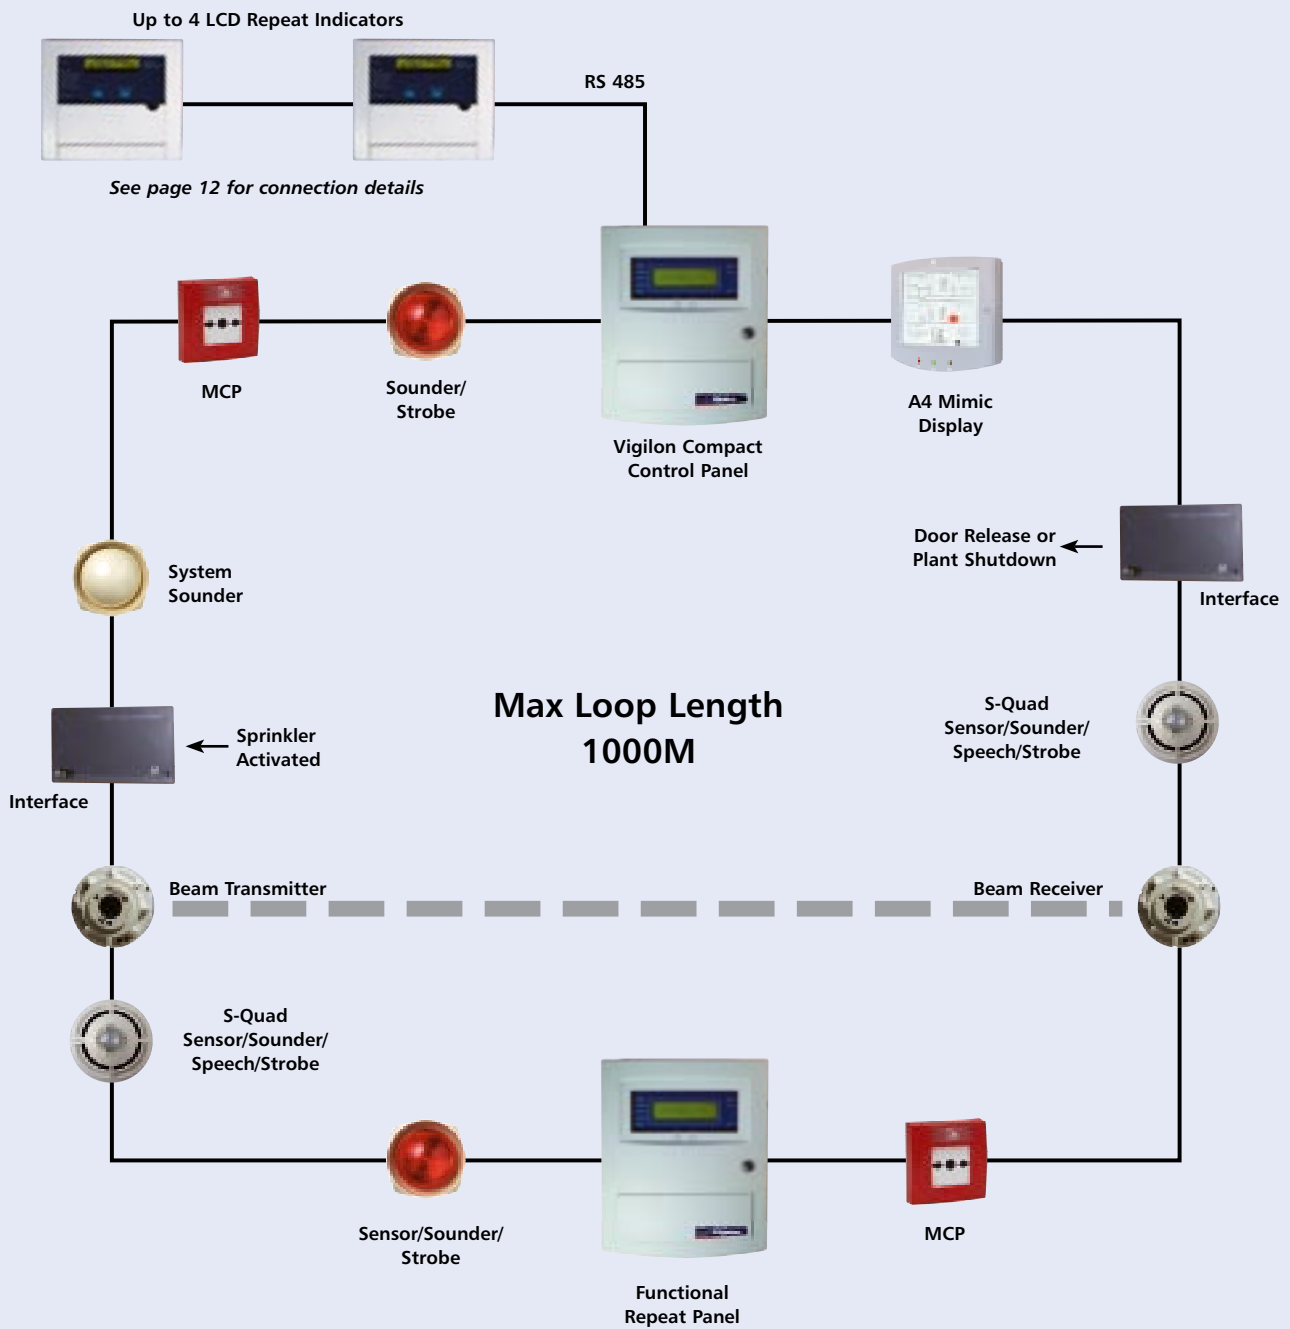

Vigilon Compact System Architecture

Note: Speech and standard tone sounders can both be used on a system to meet site requirements, but should not be mixed within an alarm zone.

5.2: VIGILON COMPACT FIRE DETECTION

10 reasons to specify Vigilon Compact

G E N T
by Honeywell

1 Compact size The introduction of innovative design features into this panel means that the wall space needed to mount the panel is now 60% smaller than a standard Vigilon installation.

2 The power of Vigilon Supports the largest number of fire detection and alarm products on the same 2 cables with soft or SAFE (Soft Addressed Firmware Encoded) addressing options.

3 Minimise false alarms The combined power of S-Quad and the Vigilon Compact panel provides quick, intelligent decision making. The S-Quad dual angle optical sensor recognises a clear distinction between smoke and steam.

9 Clear information An 8-line by 40 character display means the user is not limited in describing the position or nature of an emergency. A clear backlit LCD display reduces confusion and speeds response.